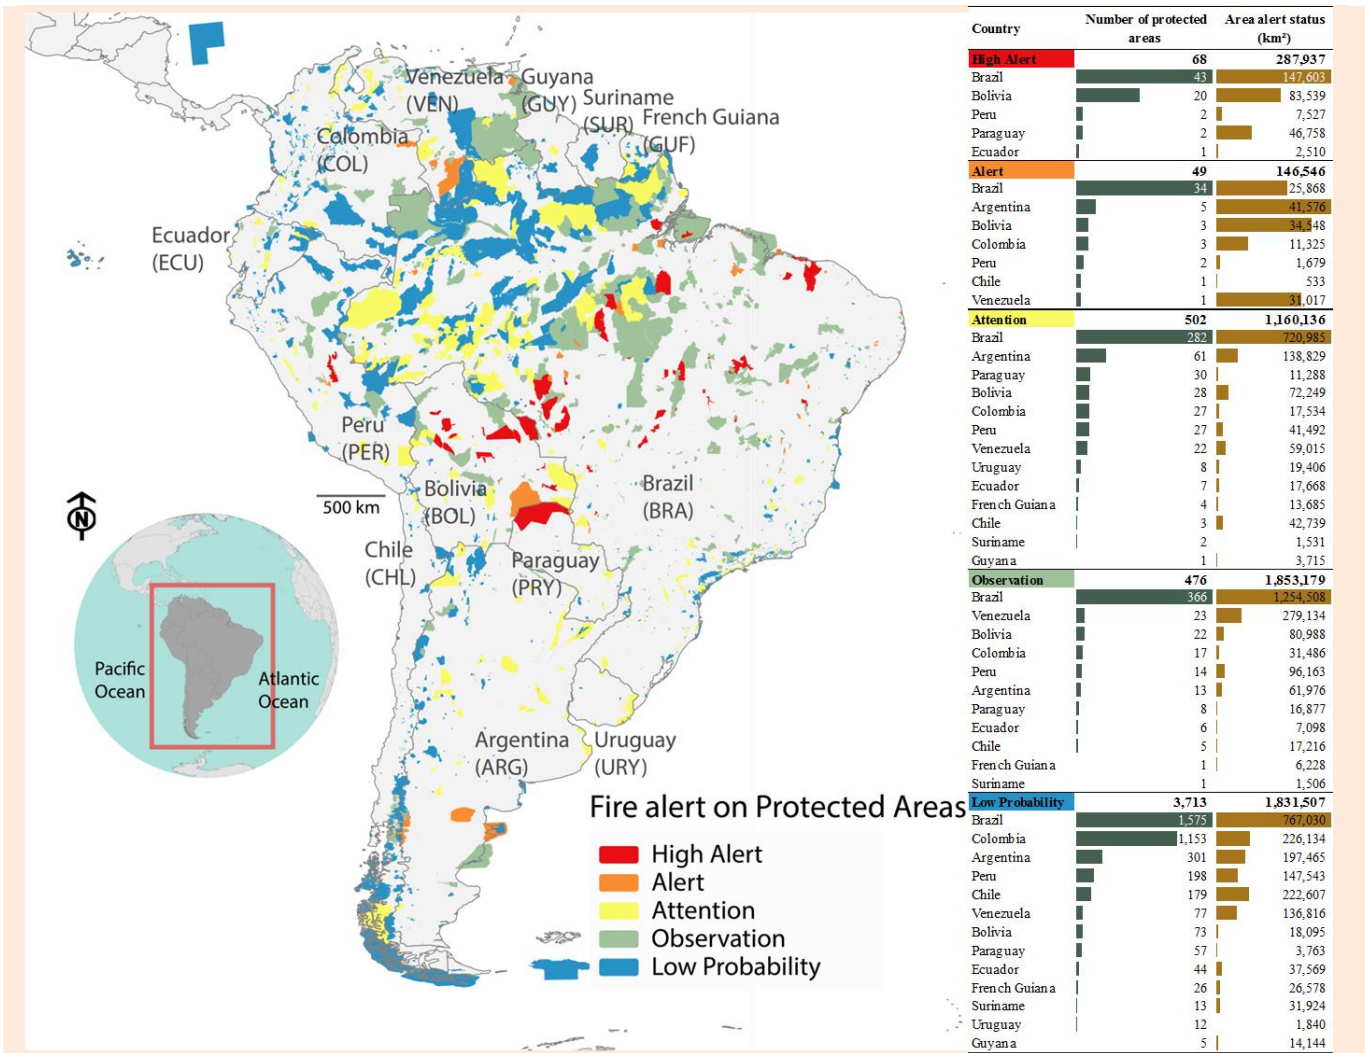

Priority Areas for mitigating fire probability

August – October 2020

The fire probability for August to October presented here has been generated based on the integration of three datasets: the fire trend and peak of fires in the August-October period, the rainfall, and the temperature forecast. The definition of the fire probabilities per category (High Alert, Alert, Attention, Observation and Low Probability) is presented in the next section. The technical and methodological information are described at the end of this document.

In South America, we identified 68 Protected Areas (P.A.) with High fire probability: 43 P.A. in Brazil, 20 in Bolivia, 2 in Peru, 2 in Paraguay and 1 in Ecuador; and 49 P.A. within the Alert level: 34 in Brazil, 5 in Argentina, 3 in Bolivia, 3 in Colombia, 2 in Peru, 1 in Venezuela and Chile (Figure 1, Table 1). The complete list of the identified protected areas in each category is presented in Annex 1 and 2. All these areas presented an increase in August-October total fire occurrence from 2017 to 2019, and have high forecast probabilities of experiencing above-median temperatures and below-median rainfall, depicting the socio-environmental-climatological conditions favourable to wildfires. In total, there are more than 287,000 km² and 146,000km² under High Alert and Alert of fire threat in the next three months.

Table 1. Summary of Protected areas per August-October fire probability category in South America.

Status	Number of protected areas	Area alert status (km²)
High Alert	68	287,937
Alert	49	146,546
Attention	502	1,160,136
Observation	476	1,853,179
Low Probability	3,713	1,831,507
Total	4,808	5,279,305

Figure 1. Spatial distribution of the Protected Areas and the summary in each probability category, for each country.

***